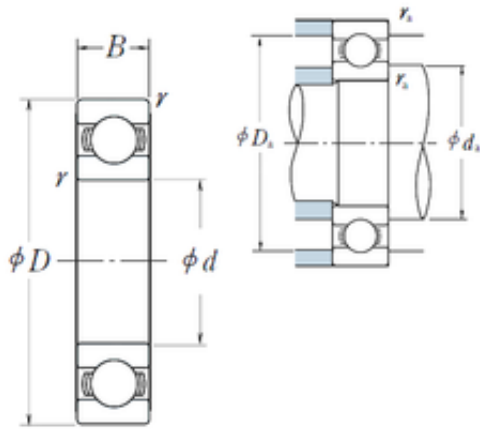

China Lm8uu Bearing Supplier

Black Deep Groove Ball Bearing NSK 6306 6228
6210 6001 6802 RS 696zz Chrome Steel Bearing
698 F603zz

Bearing No. 6306

6306 Bearing 2D drawings and 3D CAD models

Size	30x72x19 mm
Bore Diameter	30 mm
Outer Diameter	72 mm
Width	19 mm
d	30 mm
D	72 mm
B	19 mm
C	19 mm
r min.	1,1 mm
da min.	36,5 mm
da max	42,5 mm
Da max.	65,5 mm
ra max.	1 mm
Weight	0,345 Kg
Basic dynamic load rating (C)	26,7 kN
Basic static load rating (C0)	15 kN
(Grease) Lubrication Speed	9 500 r/min
(Oil) Lubrication Speed	12 000 r/min
Category	Single Row Ball Bearings
Inventory	0.0
Manufacturer Name	NSK
Minimum Buy Quantity	N/A
Weight / Kilogram	0.352
Product Group	B00308

China Lm8uu Bearing Supplier

Enclosure	Open
Precision Class	ABEC 1 ISO P0
Maximum Capacity / Filling Slot	No
Rolling Element	Ball Bearing
Snap Ring	No
Internal Special Features	No
Cage Material	Steel
Internal Clearance	C0-Medium
Inch - Metric	Metric
Long Description	30MM Bore; 72MM Outside Diameter; 19MM Outer Race Diameter; Open; Ball Bearing; ABEC 1 ISO P0; No Filling Slot; No Snap Ring; No Internal Special Features
Category	Single Row Ball Bearing
UNSPSC	31171504
Harmonized Tariff Code	8482.10.50.68
Noun	Bearing
Keyword String	Ball
Manufacturer URL	http://www.nskamericas.com
Manufacturer Item Number	6306
Weight / LBS	0.342
Outer Race Width	0.748 Inch 19 Millimeter
Outside Diameter	2.835 Inch 72 Millimeter
Bore	1.181 Inch 30 Millimeter
bore diameter:	30 mm
internal clearance:	C0
outside diameter:	72 mm
dynamic load capacity:	26700 N
overall width:	19 mm
precision rating:	ABEC1, P0