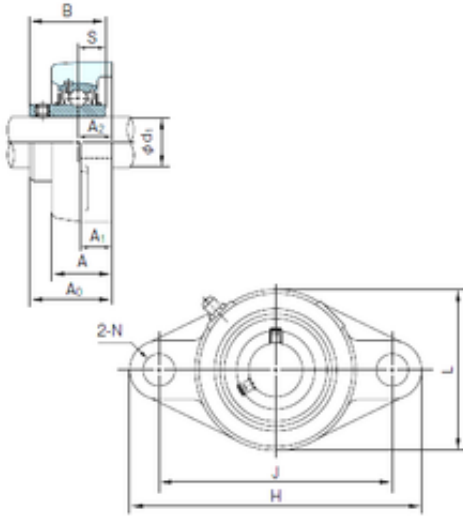

## China Lm8uu Bearing Supplier

UCFL203 Bearing 2D drawings and 3D CAD models

UCFL203 UCFL308 UCFL210 UCFL 204-12  
UCFL 205-14 Pillow Block Bearing NSK NTN  
SKF Timken Koyo NACHI

Bearing No. UCFL203

Bore Diameter	17 mm
d1	17 mm
A0	33.3 mm
A	25.5 mm
A1	12 mm
B	31 mm
H	113 mm
J	90 mm
L	60 mm
L1	66 mm
N	12 mm
S	12.7 mm
Bolt (G)	M10
A2	15 mm
Category	Bearings
Inventory	0.0
Manufacturer Name	NACHI
Minimum Buy Quantity	N/A
Weight / Kilogram	0
Product Group	M06110