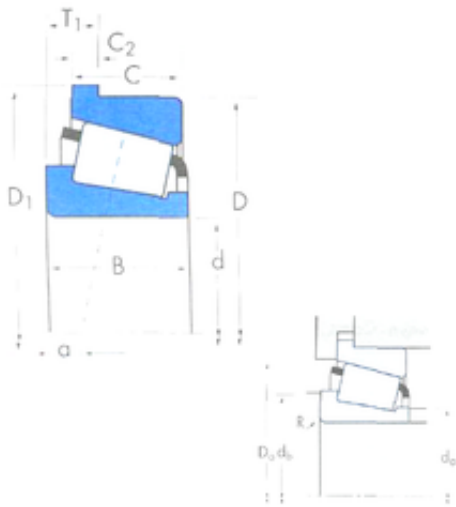

China Lm8uu Bearing Supplier

TIMKEN bearing taper roller bearing 71450/71750B 114*190*48mm

Bearing No. 71450/71750B

71450/71750B Bearing 2D drawings and 3D CAD models

Bore Diameter	114,3 mm
Outer Diameter	198,3 mm
d	114,3 mm
D	190,5 mm
D1	198,3 mm
T1	20,638 mm
B	49,212 mm
C	34,925 mm
R	3,6 mm
r	3,3 mm
a -	6,6 mm
D1	198,323 mm
Da	171 mm
db	132 mm
C2	7,937 mm
da	125 mm
Weight	5,31 Kg
Basic dynamic load rating (C)	543 kN
Basic static load rating (C0)	543 kN
Limiting speed	2700 r/min
Factor (G1)	269,2
Factor (G2)	49,5
Factor (K)	1,4
Basic dynamic load rating (C90)	87,3

China Lm8uu Bearing Supplier

Basic dynamic load rating (Ca90)	62,2
Basic dynamic load rating (C1)	337 kN
Calculation factor (e)	0,42