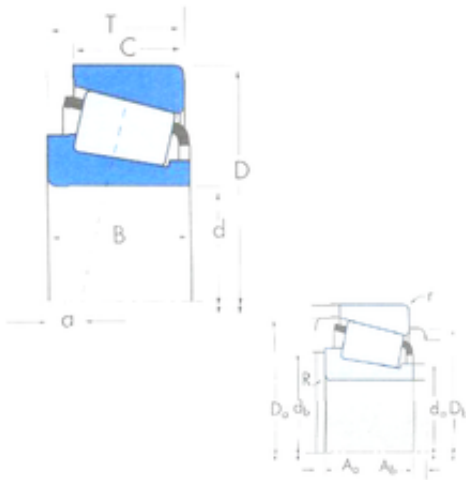

China Lm8uu Bearing Supplier

Large stock M348449/M348410 taper roller bearing timken P6 precision timken track roller bearings for sale

Bearing No. M348449/M348410

M348449/M348410 Bearing 2D drawings and 3D CAD models

Size	247.65x346.075x63.5 mm
Bore Diameter	247,65 mm
Outer Diameter	346,075 mm
Width	63,5 mm
d	247,65 mm
D	346,075 mm
T	63,5 mm
B	63,5 mm
C	50,8 mm
R	6,3 mm
r	6,3 mm
a -	1,3 mm
Da	332 mm
db	273 mm
da	263 mm
Db	321 mm
Aa	4 mm
Ab	3,6 mm
Weight	17,59 Kg
Basic static load rating (C0)	1620 kN
Factor (G1)	1450,8
Factor (G2)	212,9
Factor (Cg)	0,0436
Factor (K)	1,7
Basic dynamic load rating	204