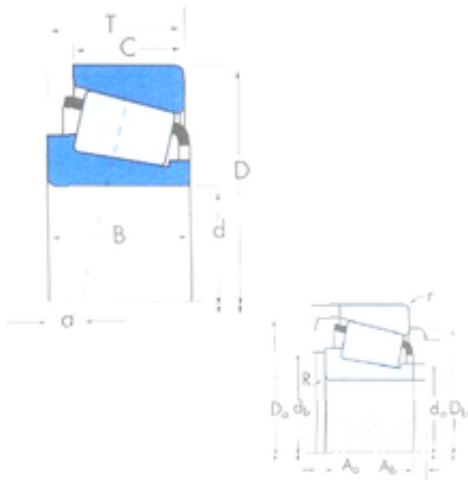

China Lm8uu Bearing Supplier

High quality timken single row taper roller bearing 683/672 truck trailer Tapered roller bearing 594/592A timken for sale

Bearing No. 683/672

Size	95.25x168.275x41.275 mm
Bore Diameter	95,25 mm
Outer Diameter	168,275 mm
Width	41,275 mm
d	95,25 mm
D	168,275 mm
T	41,275 mm
B	41,275 mm
C	30,162 mm
R	3,6 mm
r	3,3 mm
a -	2,8 mm
Da	160 mm
db	113 mm
da	106 mm
Db	149 mm
Aa	5 mm
Ab	2 mm
Weight	3,68 Kg
Basic static load rating (C0)	386 kN
Factor (G1)	182,5
Factor (G2)	37,3
Factor (Cg)	0,0284
Factor (K)	1,24
Basic dynamic load rating	63,5

683/672 Bearing 2D drawings and 3D CAD models

China Lm8uu Bearing Supplier

(C90)	
Basic dynamic load rating (Ca90)	51,2
Basic dynamic load rating (C1)	245 kN
Calculation factor (e)	0,47